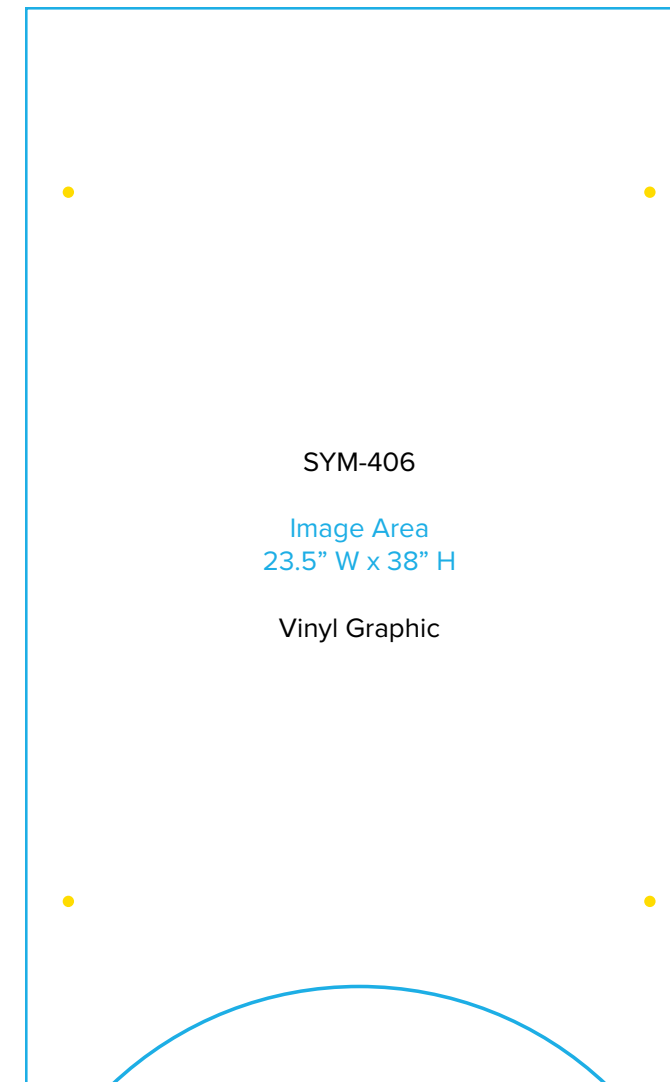

Graphic Template  
10 x 20 Inline Exhibit  
Backwall with Flat, Rectangular Panels, Convex Panel - SEG Graphics

NOTE: All Raster Art (jpg, tiff,psd, png, etc.) must be at least 100 dpi at print size.  
Standard kits are often customized. Please check with Customer Service to ensure that this template matches your specific job.

# Graphic Template Portable Counter – Vinyl Graphic

NOTE: All Raster Art (jpg, tiff,psd, png, etc.) must be at least 100 dpi at print size.  
Standard kits are often customized. Please check with Customer Service to ensure that this template matches your specific job.