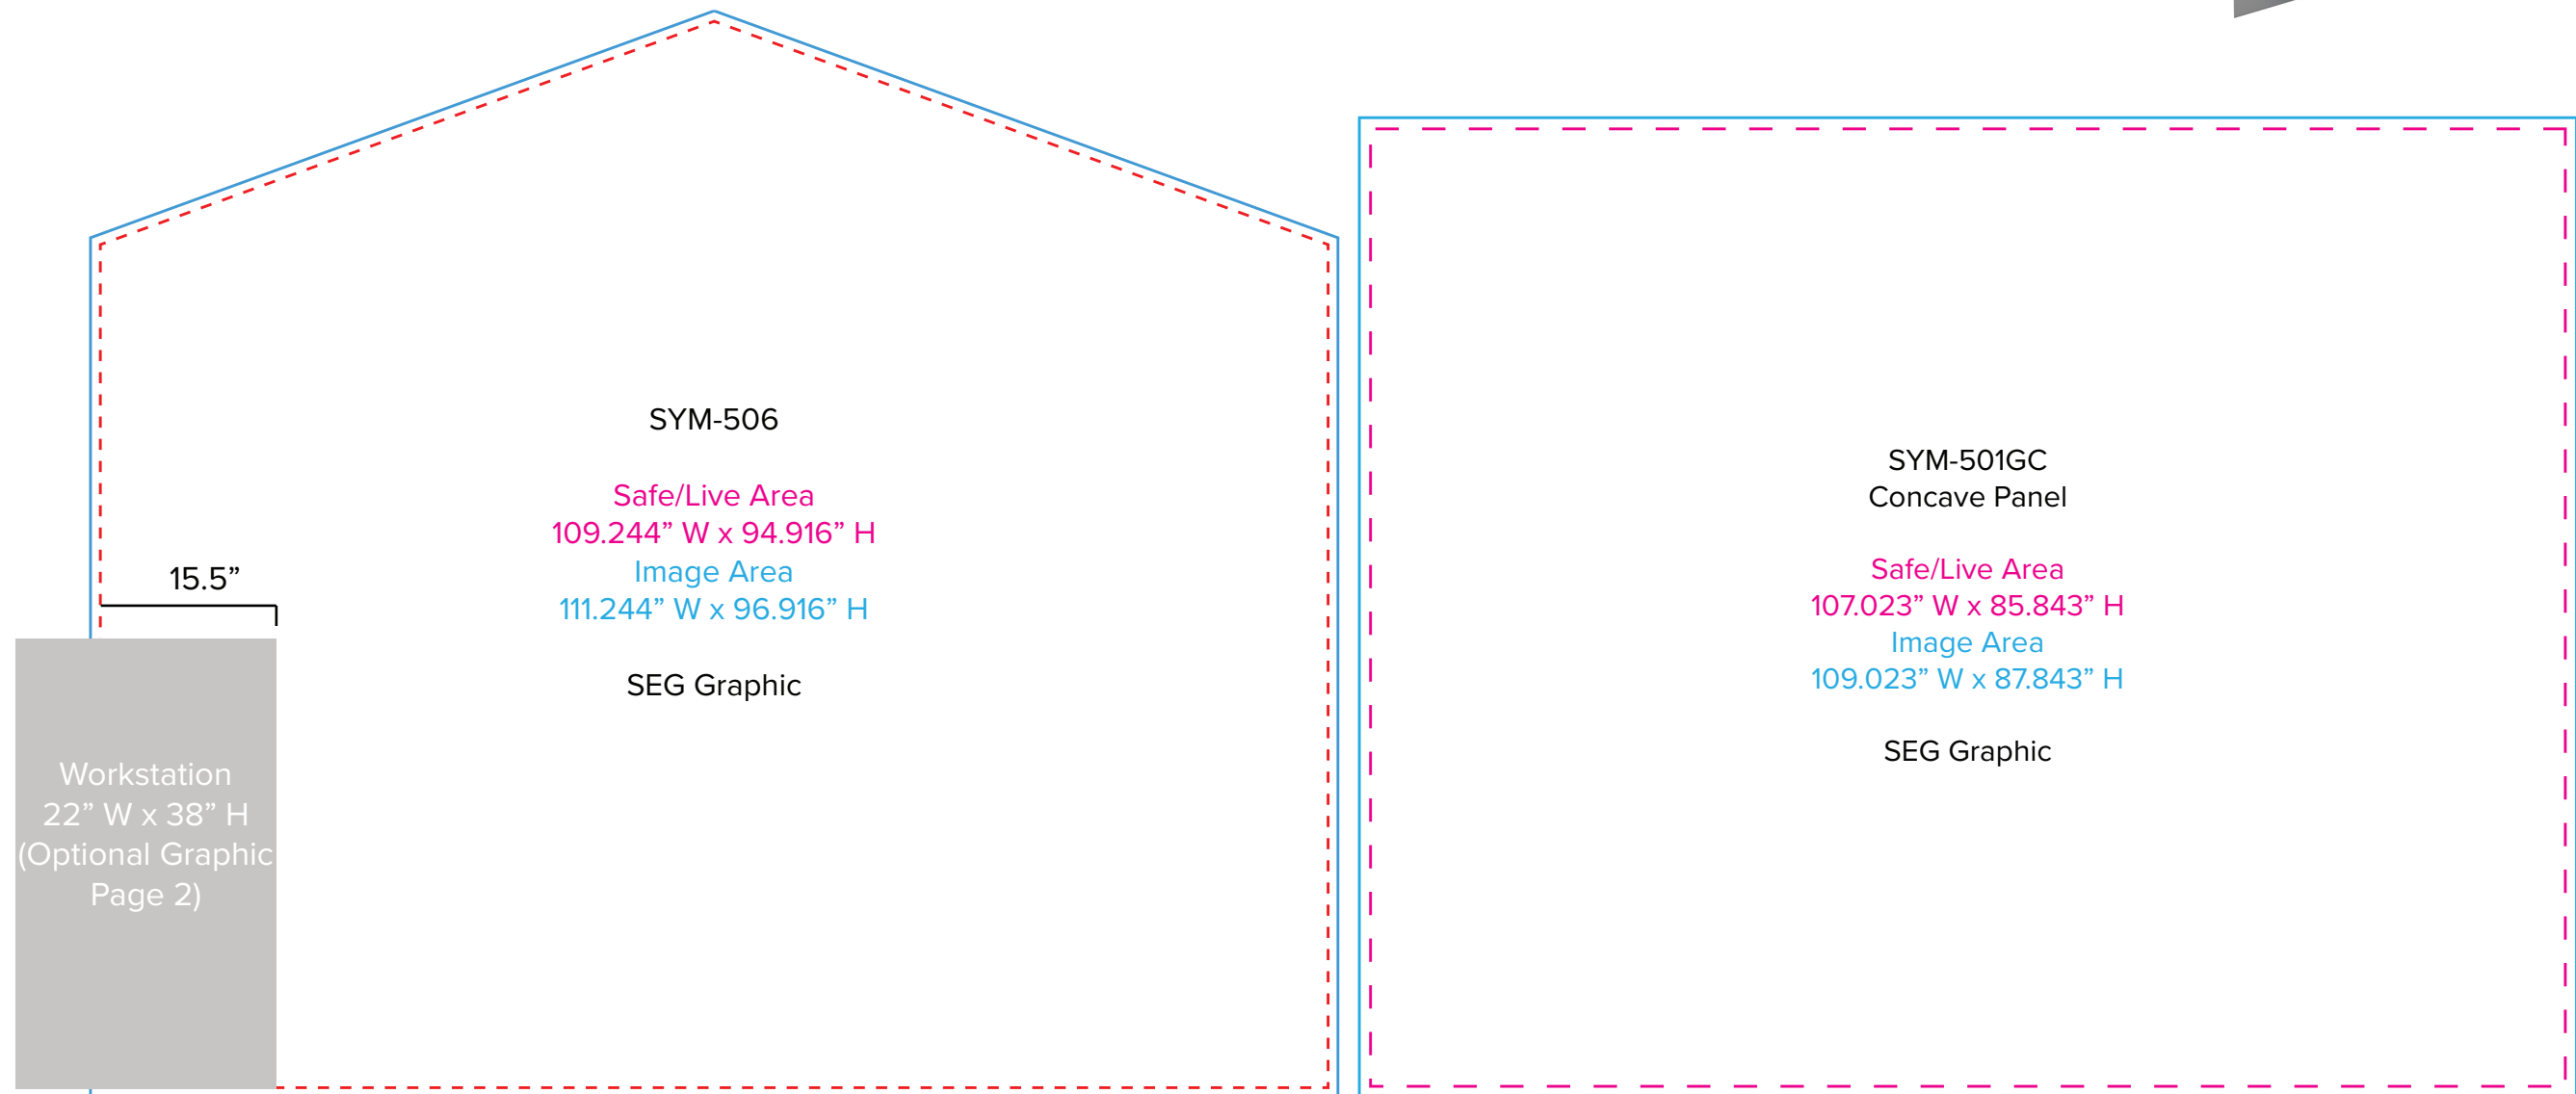

Graphic Template  
10 x 20 Inline Exhibit  
Backwall with Flat, Rectangular Panels, Convex Panel - SEG Graphics

NOTE: All Raster Art (jpg, tiff,psd, png, etc.) must be at least 100 dpi at print size.  
Standard kits are often customized. Please check with Customer Service to ensure that this template matches your specific job.

Graphic Template  
Backwall Workstation Countertop – Vinyl Graphics  
Graphics **NOT** included in base price. Please request pricing.

NOTE: All Raster Art (jpg, tiff,psd, png, etc.) must be at least 100 dpi at print size.  
Standard kits are often customized. Please check with Customer Service to ensure that this template matches your specific job.

# Graphic Template Portable Counter – Vinyl Graphic

NOTE: All Raster Art (jpg, tiff,psd, png, etc.) must be at least 100 dpi at print size.  
Standard kits are often customized. Please check with Customer Service to ensure that this template matches your specific job.