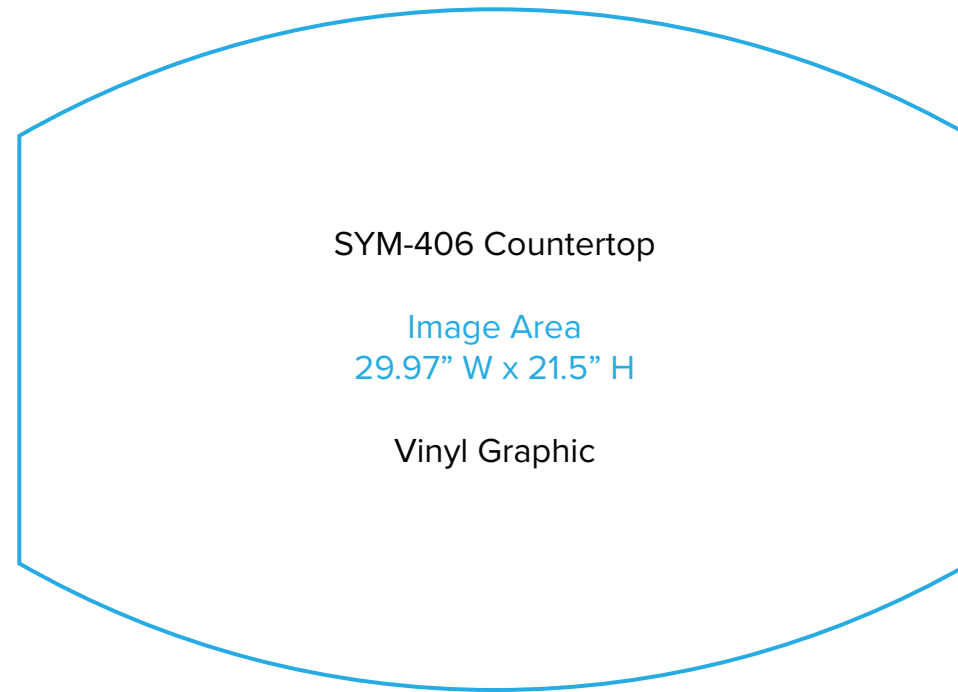

Graphic Template  
10 x 20 Inline Exhibit  
Backwall with Flat, Rectangular Panels, Convex Panel - SEG Graphics

NOTE: All Raster Art (jpg, tiff,psd, png, etc.) must be at least 100 dpi at print size.  
Standard kits are often customized. Please check with Customer Service to ensure that this template matches your specific job.

# Graphic Template Portable Counter – Vinyl Graphic

NOTE: All Raster Art (jpg, tiff,psd, png, etc.) must be at least 100 dpi at print size.  
Standard kits are often customized. Please check with Customer Service to ensure that this template matches your specific job.