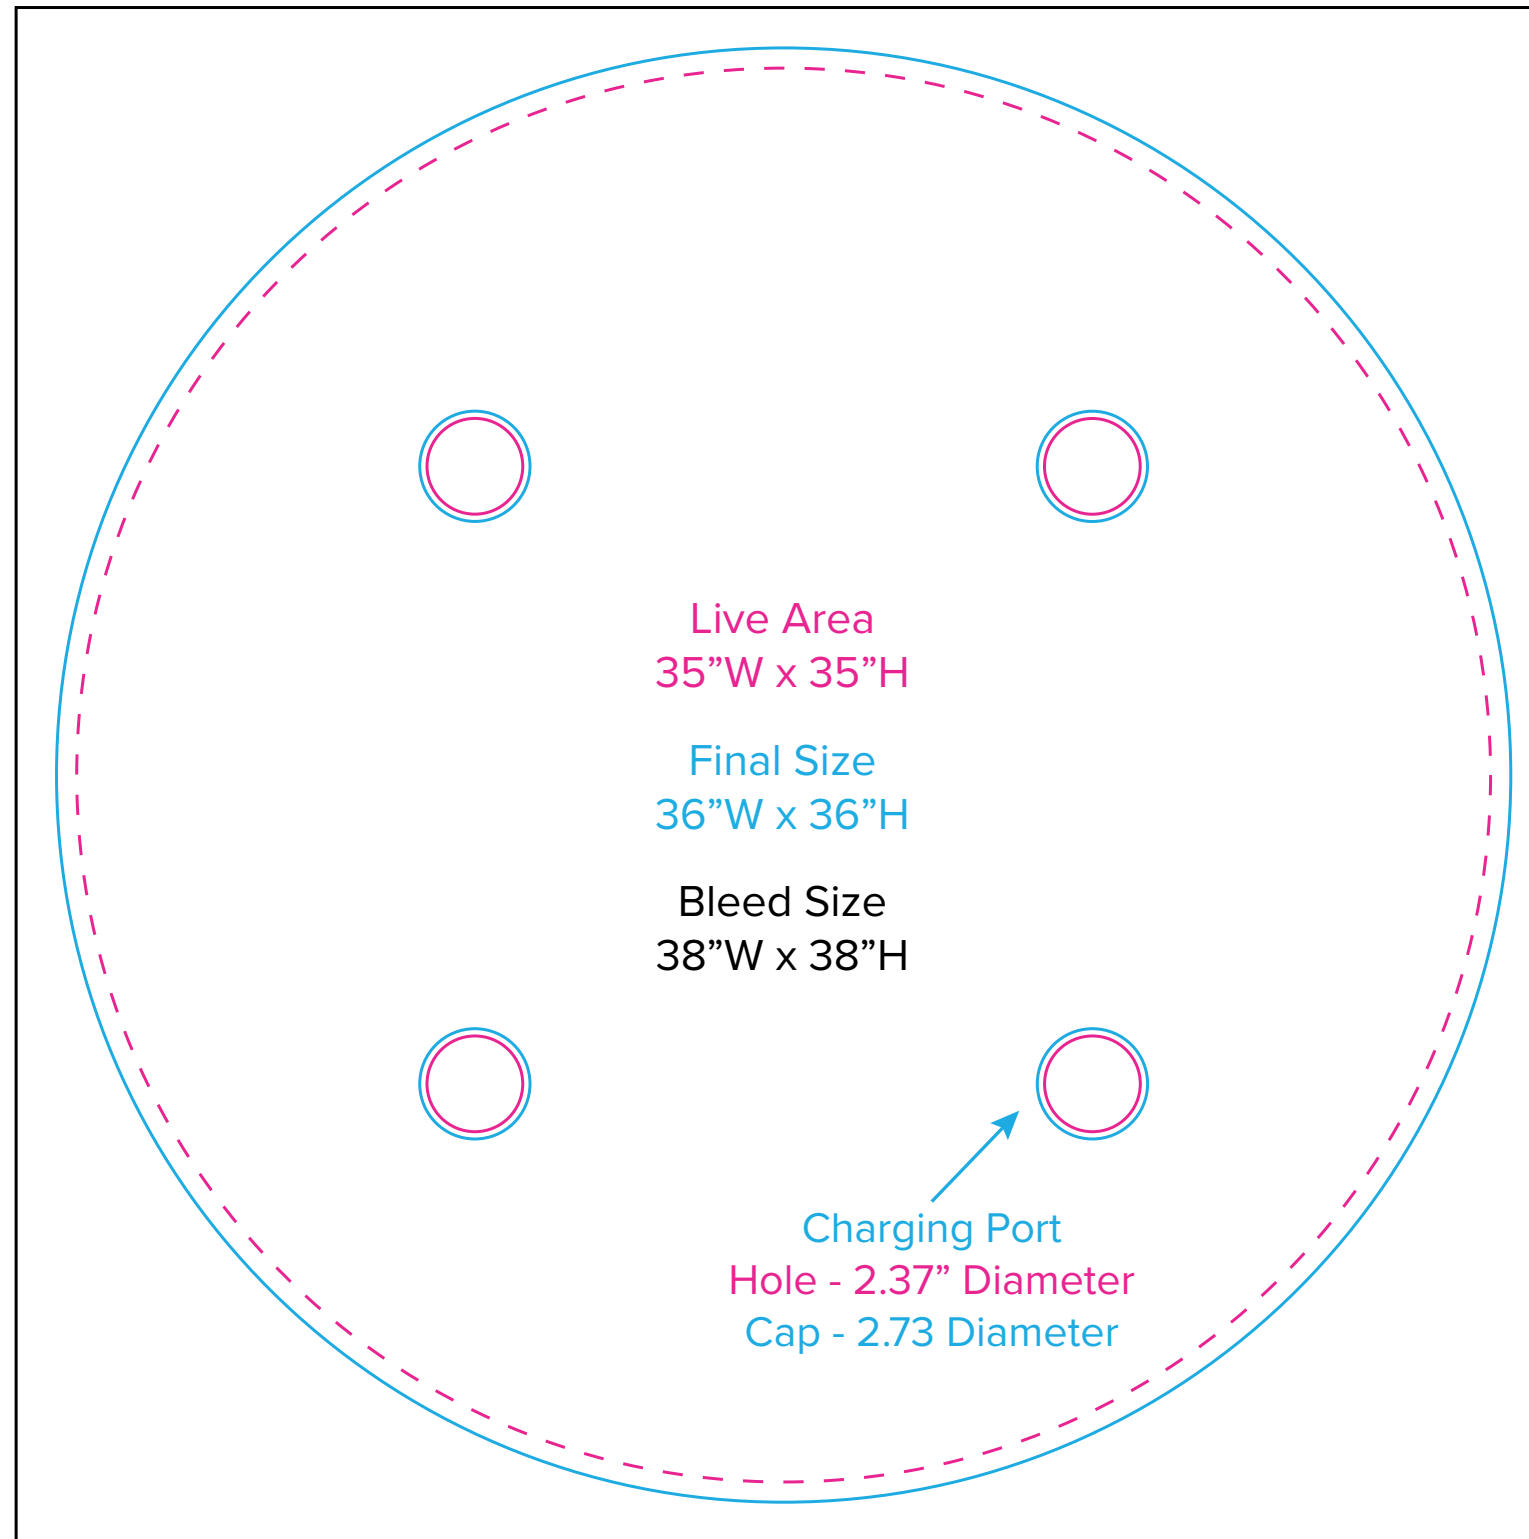

Graphic Template

NOTE: All Raster Art (jpg, tiff,psd, png, etc.) must be at least 100 dpi at print size.
Standard kits are often customized. Please check with Customer Service to ensure that this template matches your specific job.