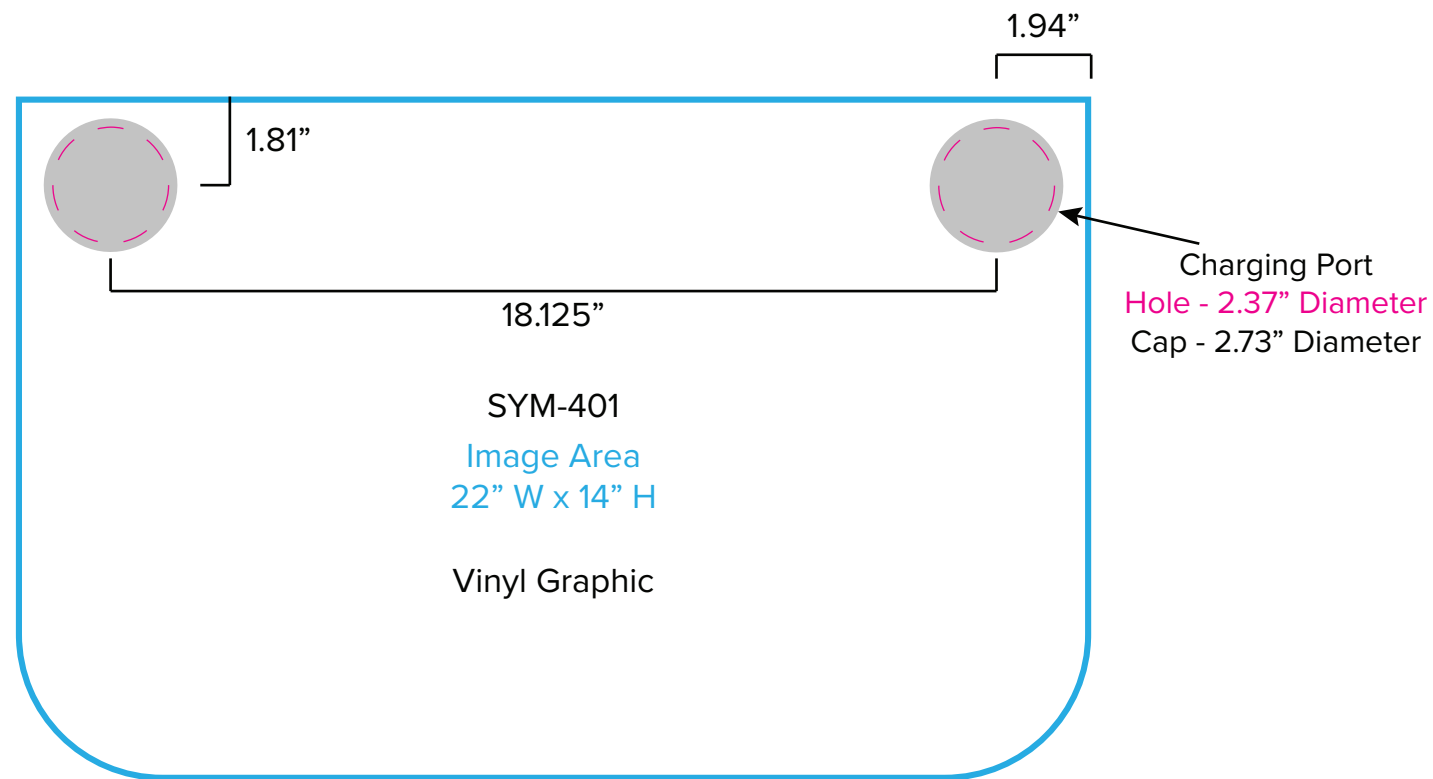

Graphic Template  
10 x 20 Inline Exhibit  
Backwall with Flat, Rectangular Panels, Convex Panel - SEG Graphics

NOTE: All Raster Art (jpg, tiff,psd, png, etc.) must be at least 100 dpi at print size.  
Standard kits are often customized. Please check with Customer Service to ensure that this template matches your specific job.

Graphic Template  
Backwall Workstation Countertop – Vinyl Graphics  
Graphics **NOT** included in base price. Please request pricing.

NOTE: All Raster Art (jpg, tiff,psd, png, etc.) must be at least 100 dpi at print size.  
Standard kits are often customized. Please check with Customer Service to ensure that this template matches your specific job.

# Graphic Template Portable Counter – Vinyl Graphic

NOTE: All Raster Art (jpg, tiff,psd, png, etc.) must be at least 100 dpi at print size.  
Standard kits are often customized. Please check with Customer Service to ensure that this template matches your specific job.